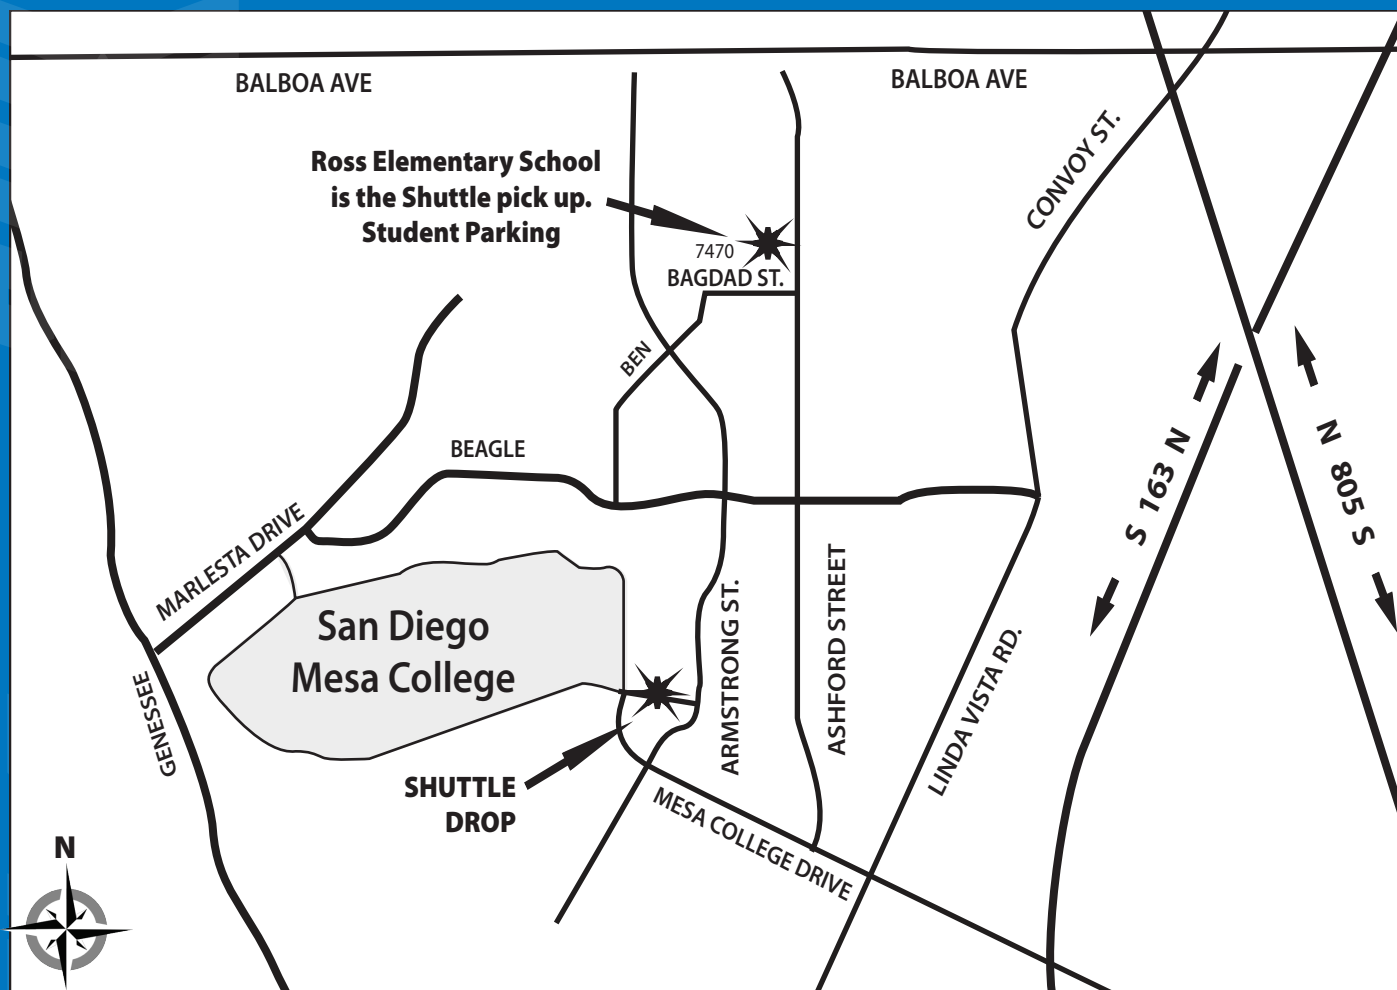

SAVE TIME... TAKE THE SHUTTLE!

Over 200 Parking Spaces

From Mesa College Drive:
Toward San Diego Mesa College Campus
cross Linda Vista and make Right onto Ashford
Follow Ashford to Bagdad
Shuttle Stop and parking will be on your left.

From 805/Balboa:
Exit Balboa Ave West
Left at Eckstrom Ave which becomes Ashford
Shuttle stop parking will be on your right
Corner of Ashford and Bagdad

SAN DIEGO
MESACOLLEGE

SHUTTLES WILL RUN EVERY
15 MINUTES FROM 7 A.M. TO 11 P.M.
Ross Elementary School is the pick up
at 7470 Bagdad