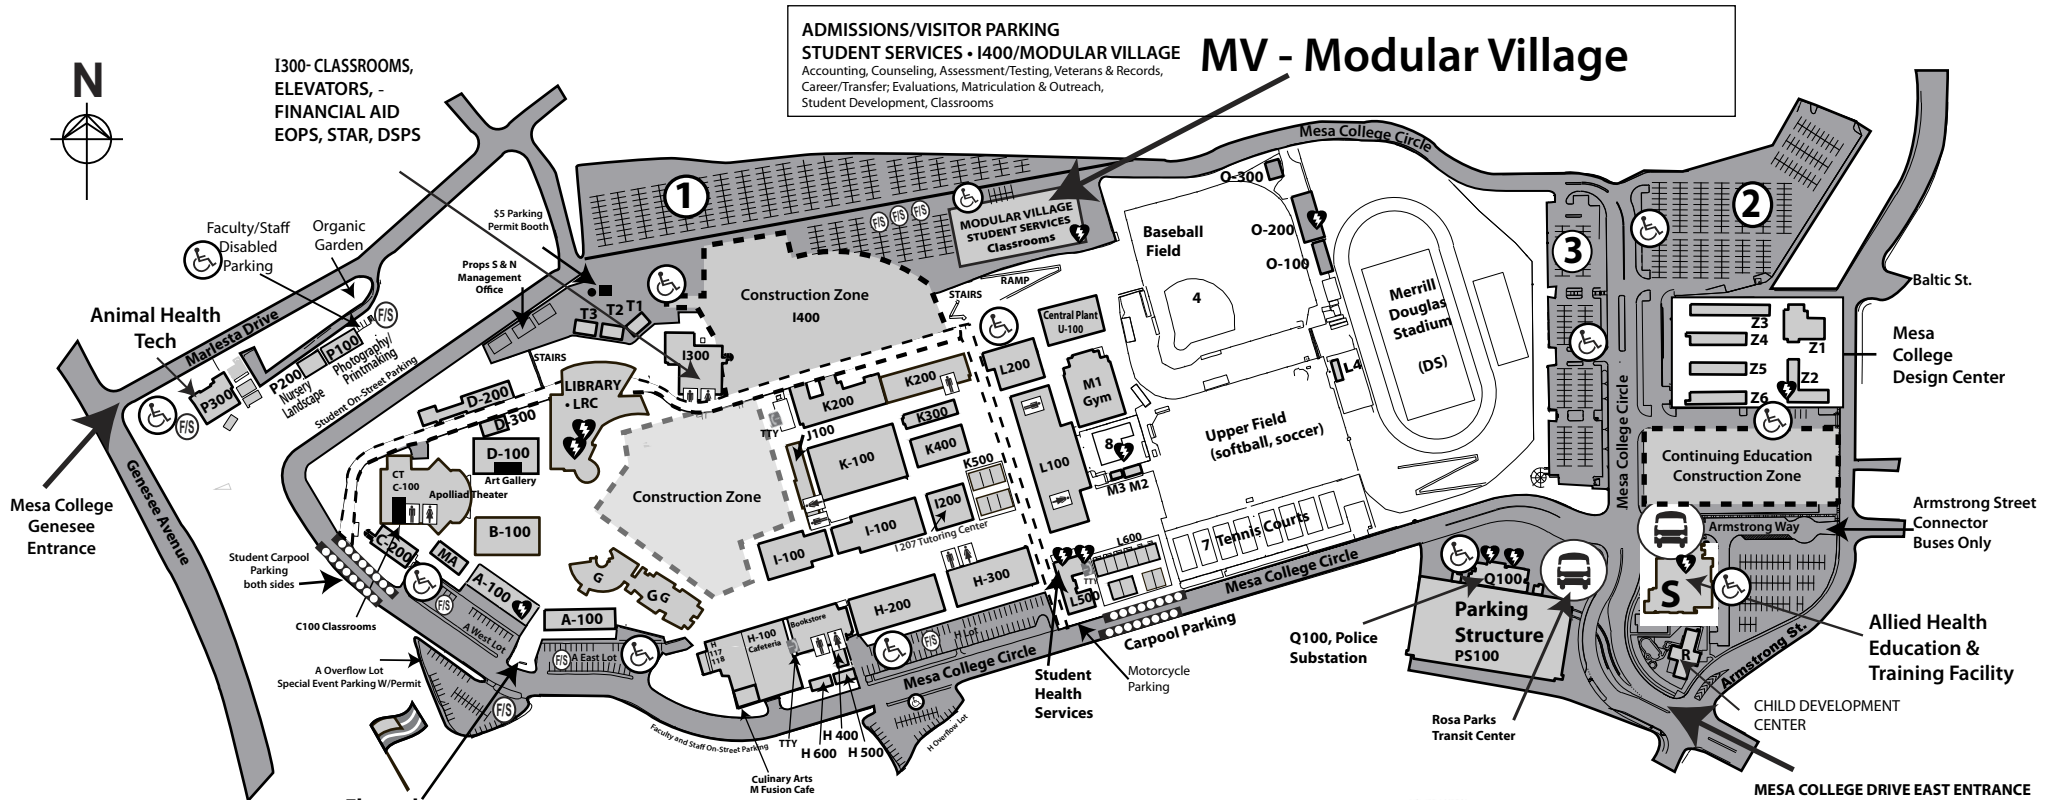

SAN DIEGO MESA COLLEGE

7250 Mesa College Drive, San Diego, CA 92111-4998 • 619-388-2600 • 858-627-2600 • www.sdmesa.edu

ADMISSIONS/VISITOR PARKING
STUDENT SERVICES • I400/MODULAR VILLAGE
Accounting, Counseling, Assessment/Testing, Veterans & Records,
Career/Transfer, Evaluations, Matriculation & Outreach,
Student Development, Classrooms

MV - Modular Village

Mesa College is a smoke-free campus.
Police Escort Service 619-388-6405

Construction Zone
Pedestrian Walkway outside construction boundaries

AED - Automated External Defibrillator locations
Fire Lane

KEY	
A-100	Administration, President, V.P. Instruction, V.P. Administrative Services, V.P. Student Services
A-111	Classrooms
B-100	Classrooms
CT/C100	Classrooms, Apolliad Theatre
C-200	Classrooms, Offices
D-100	Fine Arts Classrooms (Gallery, D-101)
D-200, D300	Classrooms
F-100	Classrooms
F-200	Classrooms
G-Bldg.	Classrooms, Dean's Office, Mesa Press
H-100	Cafeteria, Bookstore
H-200	Classrooms
H-300	Classrooms
H-400	Communications Services Office
H-500	Student Affairs
H-600	Student Government
I-100	Classrooms
I-207	Tutoring Center
I-300	Classrooms, Employment, DSPTS, EOPS, Financial Aid, STAR

I-400	Under Construction
J-100	Operations, Offices
K-100	Classrooms, K108 A - Adjunct Workroom, K108 B - Mailroom
K-200	Classrooms, Stockroom, Receiving, Mailroom, Reprographics
K-300	Computer Labs, Classrooms
K-400	Computer Application Labs
K-500	Classrooms
LRG	Library, Audiovisual, Center for Independent Learning, High Tech Center
L-100	Physical Education
L-200	Handball, Raquetball, Wt. Rooms
L-500	Classrooms, Athletic Training Room, Campus Nurse, Health Services
L-600	MET High School
MA	Classrooms
MV	MODULAR VILLAGE-Accounting, Admissions, Evaluations, Counseling, Testing, Veterans/Records
P-100	Transfer Center, Classrooms
P-200	Photography/Printmaking, Nursery/Landscaping, Organic Garden

P-300	Animal Health Technology
Q-100	Police Substation
PS100	Parking Structure
R	Child Development Center
S	Allied Health Education and Training Facility
T1, T2, T3	Temporary Classrooms
U-100	Central Plant
Z	Mesa College Design Center: Classrooms

PARKING	
	Student Parking with Permit
	Faculty/Staff Permit Parking
	Student Carpool Parking (2 or more occupants)

Parking Permits are required 6 a.m. to 10 p.m., Mon.-Fri. See sdmesa.edu/parking. Permits are not required Saturday, Sunday, or SDCDD holidays. Daily permits available in Lot 1, 2, 3 and the parking structure. ($5 fee)

	TTY Phone: near cafeteria L500 and F200
	MTS Bus Stop, Routes 41, 44
	Student Restrooms
	HC-ADA Parking

ATHLETIC FACILITIES	
M1, M2, M3	Gym
4	Baseball Field
5	Merrill Douglas Stadium (Football, Track, Golf Field)
7	Tennis Courts
8	Swimming Pool
10	Upper Field (soccer/softball)